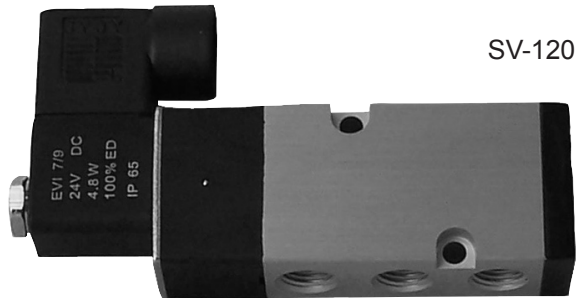

# SV-120

## Four Way Solenoid Valve

### Description

Jomar's SV-120, four-way, 5/2 solenoid valve for direct mounting to double-acting or spring return pneumatic actuators.

### Features

- Extruded aluminum body with NBR seal
- 120/60/1 coil with IP 67 rating
- Manual override
- 1/4" NPT Exhaust port
- 1/2" NPT conduit connection
- Operating Temp: -40°F to 140°F
- Operating Pressure: 20 - 120 PSI