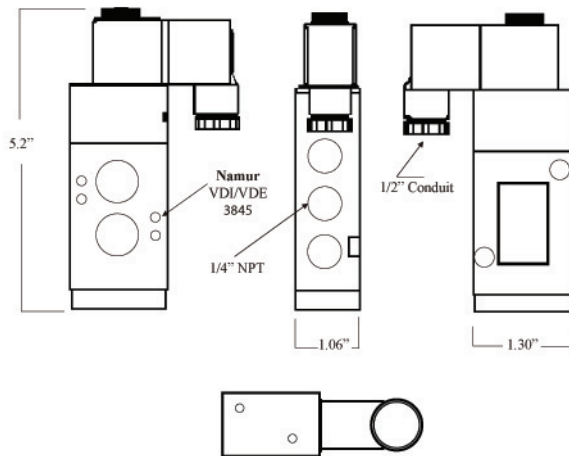

Architect/Engineer approval	
Job Name _____	Date _____
Model Specified _____	Quantity _____
Variations Specified _____	
Customer/Wholesaler _____	
Contractor _____	
Architect _____	

Note: Information subject to change without notice.

Jomar International Ltd.
7243 Miller Drive
Warren, MI 48092
Phone: 800-325-5690
Fax: 800-628-4194
www.jomar.com