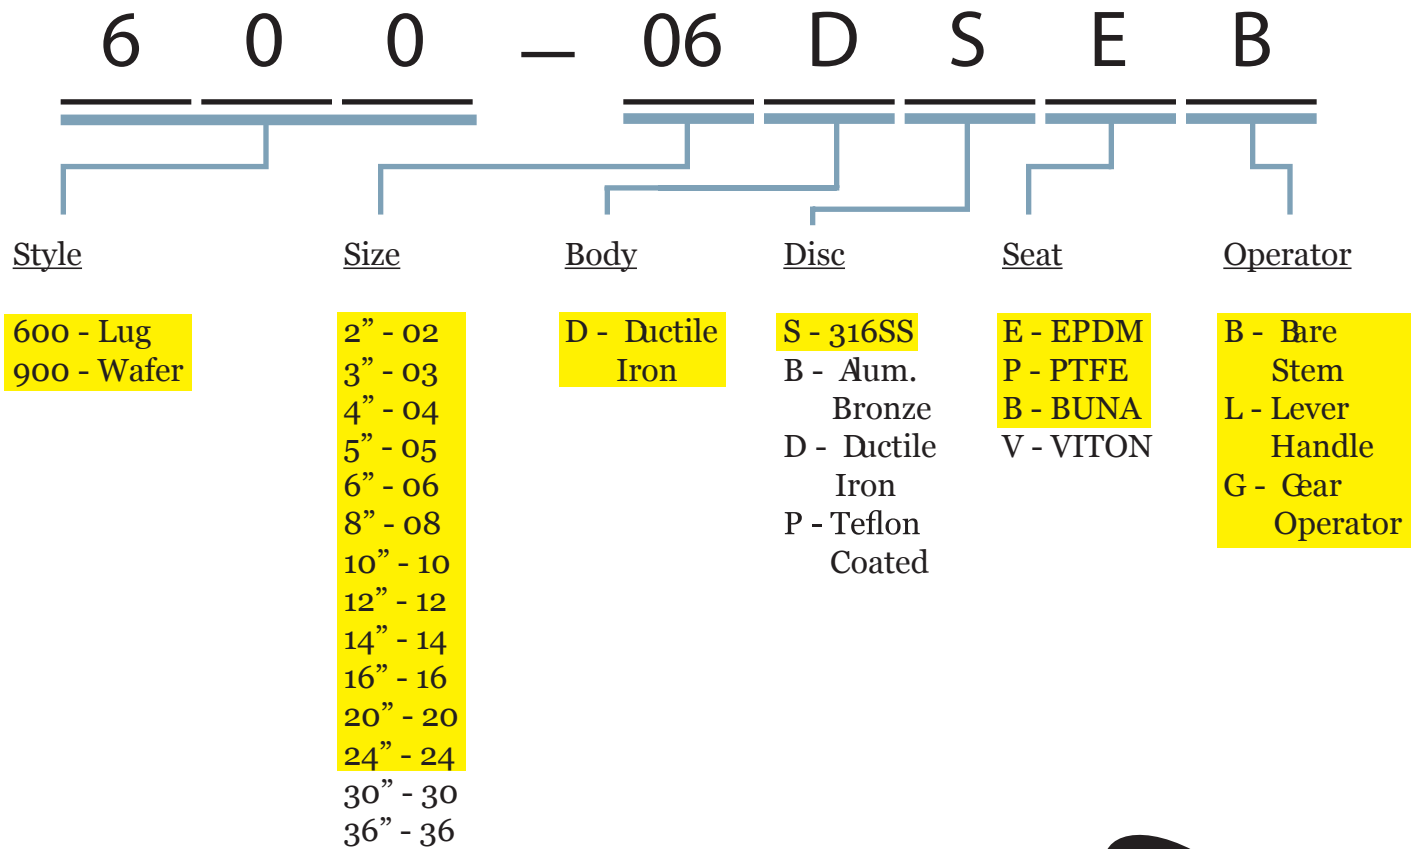

# HOW TO CREATE JOMAR BUTTERFLY VALVE PART NUMBERS

= Standard Stock